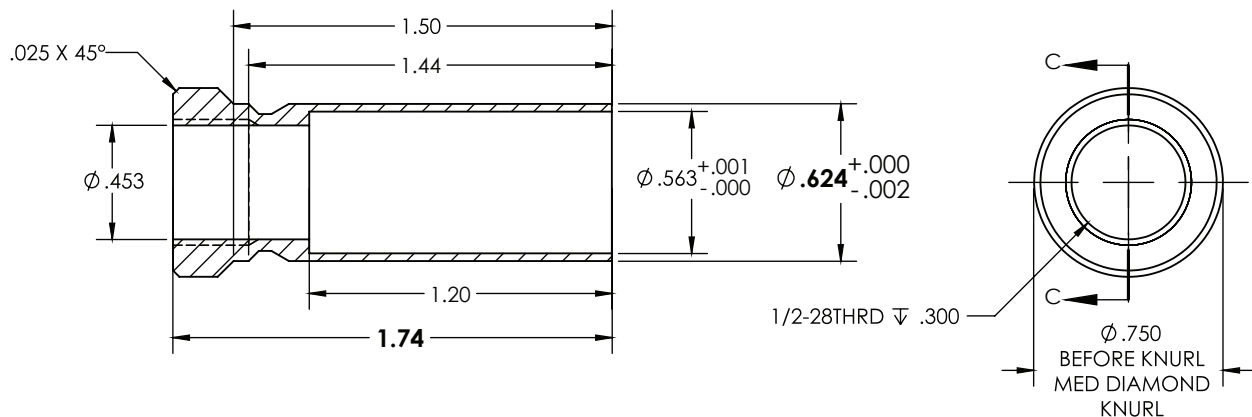

ULTRASOUND, INC.

IMMERSION

TLC PART NUMBER: IS1013PWXL

TYPE: IMMERSION

DAMPING TYPE: BB

FREQUENCY: 10 MHz

ELEMENT: .500"/13MM

FOCAL LENGTH: 5" SPH. FOC

HOUSING MATERIAL: 316 S. ST.

CONNECTOR: UHF

This unit is designed to meet Pratt & Whitney Canada requirements.

10 MHz, 13mm diameter element, S-5" Focus, designed to meet Pratt & Whitney requirement of #1FBH @ 0.050" with a minimum signal to noise of 16dB and #1FBH @ 0.060" with minimum signal to noise of 18dB. Supplied with Full documentation.