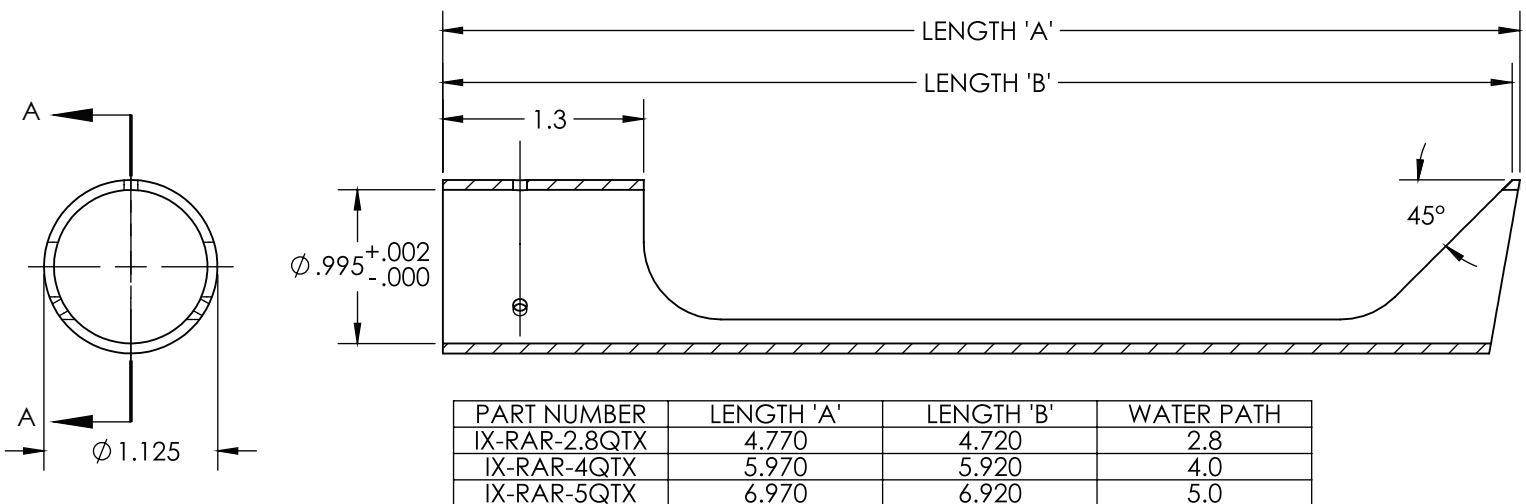

## TLC PART NUMBER:

- IX-RAR-2.8QTX**  
 Right angle mirror for IX (1" Nom. OD) with 2.8" water path from end of transducer to center of 45 degree mirror.
- IX-RAR-4QTX**  
 Right angle mirror for IX (1" Nom. OD) with 4.0" water path from end of transducer to center of 45 degree mirror.
- IX-RAR-5QTX**  
 Right angle mirror for IX (1" Nom. OD) with 5.0" water path from end of transducer to center of 45 degree mirror.

Right angle mirror for IX (1" Nom. OD) standard housing with variable water path from end of transducer to center of 45 degree mirror.

TLC Ultrasound is a leading manufacturer and worldwide distributor of ultrasonic transducers.